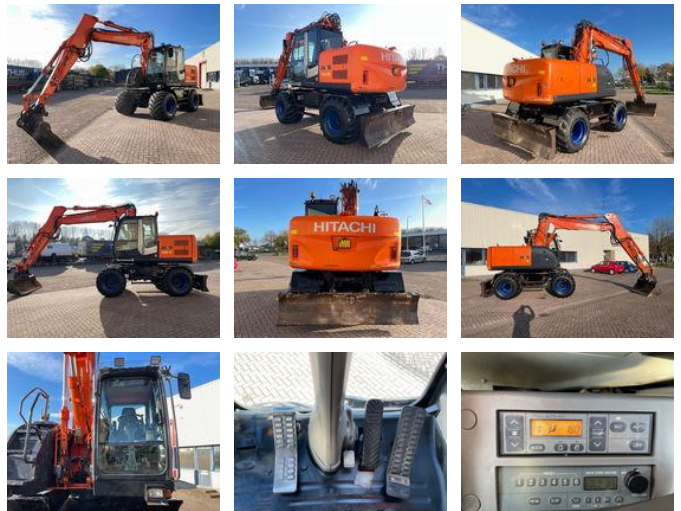

Hitachi ZX 140W-3

General features

Brand	Hitachi
Subcategory	Wheeled excavator
Licence plate	TJJ04V
Construction year	2011
Date of first registration	30-06-2010
operatingHours	18745
Color	orange
Condition	Used
General condition	Good
Fuel	Diesel
Reference	2756
ceMarking	1

Characteristics

Empty weight	16.530kg
Serial number	JK6CEA04B00021132

Hitachi ZX 140W-3

Technical specifications

assets

90kw

Description

HITACHI ZAXIS 140W-3 Year of manufacture: 2011 Serial number: JK6CEA04B00021132 Operating hours: 18,745 hours
Weight: 16,530 kg Colour: Original Quick coupler: hydraulic CW-30 Engine: 4 cylinder ISUZU 90.2 kw Triple bomb Options: Air conditioning, Hydraulic quick coupler, Excavator bucket