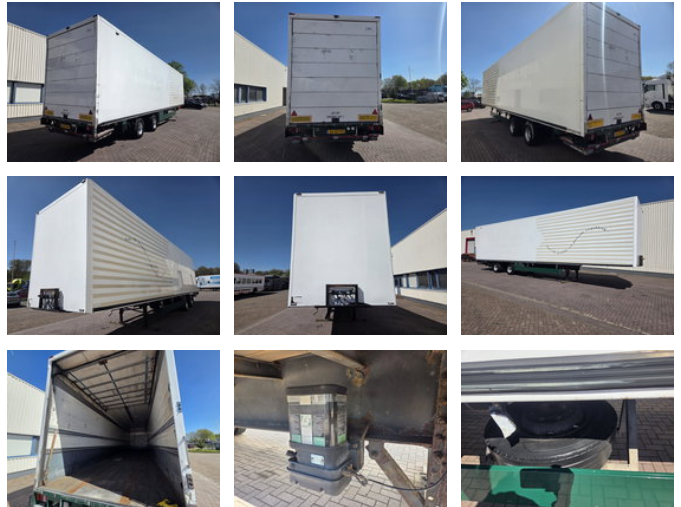

KMA KMO-2TD KMO-2TD

General features

Brand	KMA
Subcategory	Closed box
Licence plate	OJ-57-FY
Construction year	2006
Date of first registration	23-02-2006
Color	White
Condition	Used
General condition	Very good
Reference	2951

Characteristics

Empty weight	8.870kg
Load capacity	21.130kg
GVW	30.000kg
Length	1.375cm
Width	260cm

KMA KMO-2TD KMO-2TD

Technical specifications

Number of axes

2

Accessories

-