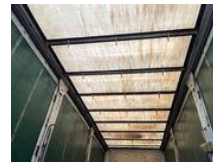

Characteristics

Empty weight	4.700kg
Max. weight	18.000kg

Length	755cm
Width	260cm
Serial number	VV1RC2E1PDNX50697

Lecitrailer Tautliner schuifzeil

Technical specifications

Number of axes

2

Accessories