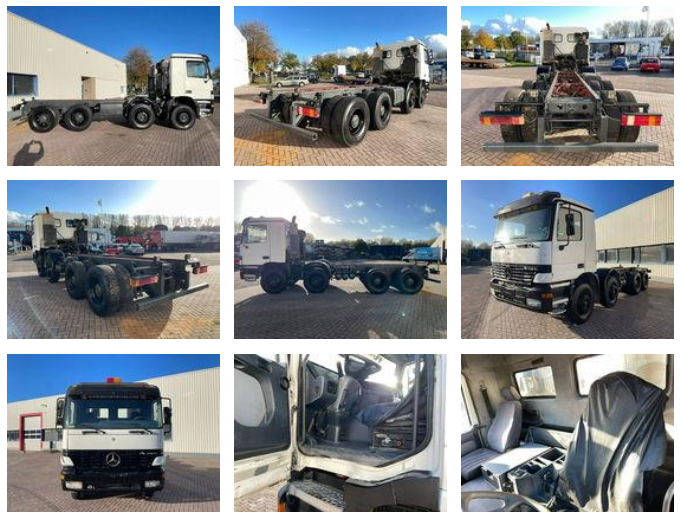

Mercedes-Benz Actros 4140 13 TONS AXEL Euro 2 8X4 MANUAL

General features

Brand	Mercedes-Benz
Model	Actros 4140
Subcategory	Chassis cab
Odometer reading	869.942km
Construction year	1999
Date of first registration	02-05-1999
Color	White
Condition	Used
General condition	Good
Fuel	Diesel
Emission class	Euro 2
Reference	M-211

Characteristics

Empty weight	12.000kg
GWV	41.000kg
Length	830cm
Width	255cm
Cabin	No

Serial number

WDB9533141K484819

Cylinder contents

12.913cc

Mercedes-Benz Actros 4140 13 TONS AXEL Euro 2 8X4 MANUAL

Technical specifications

Number of axes	4
Axis configuration	8x4
Transmission	Manual
Engine output	400hp

Accessories

-
- Leaf spring suspension
- Electrically operated windows
- Visor
- Electrically adjustable door mirrors
- EURO 2